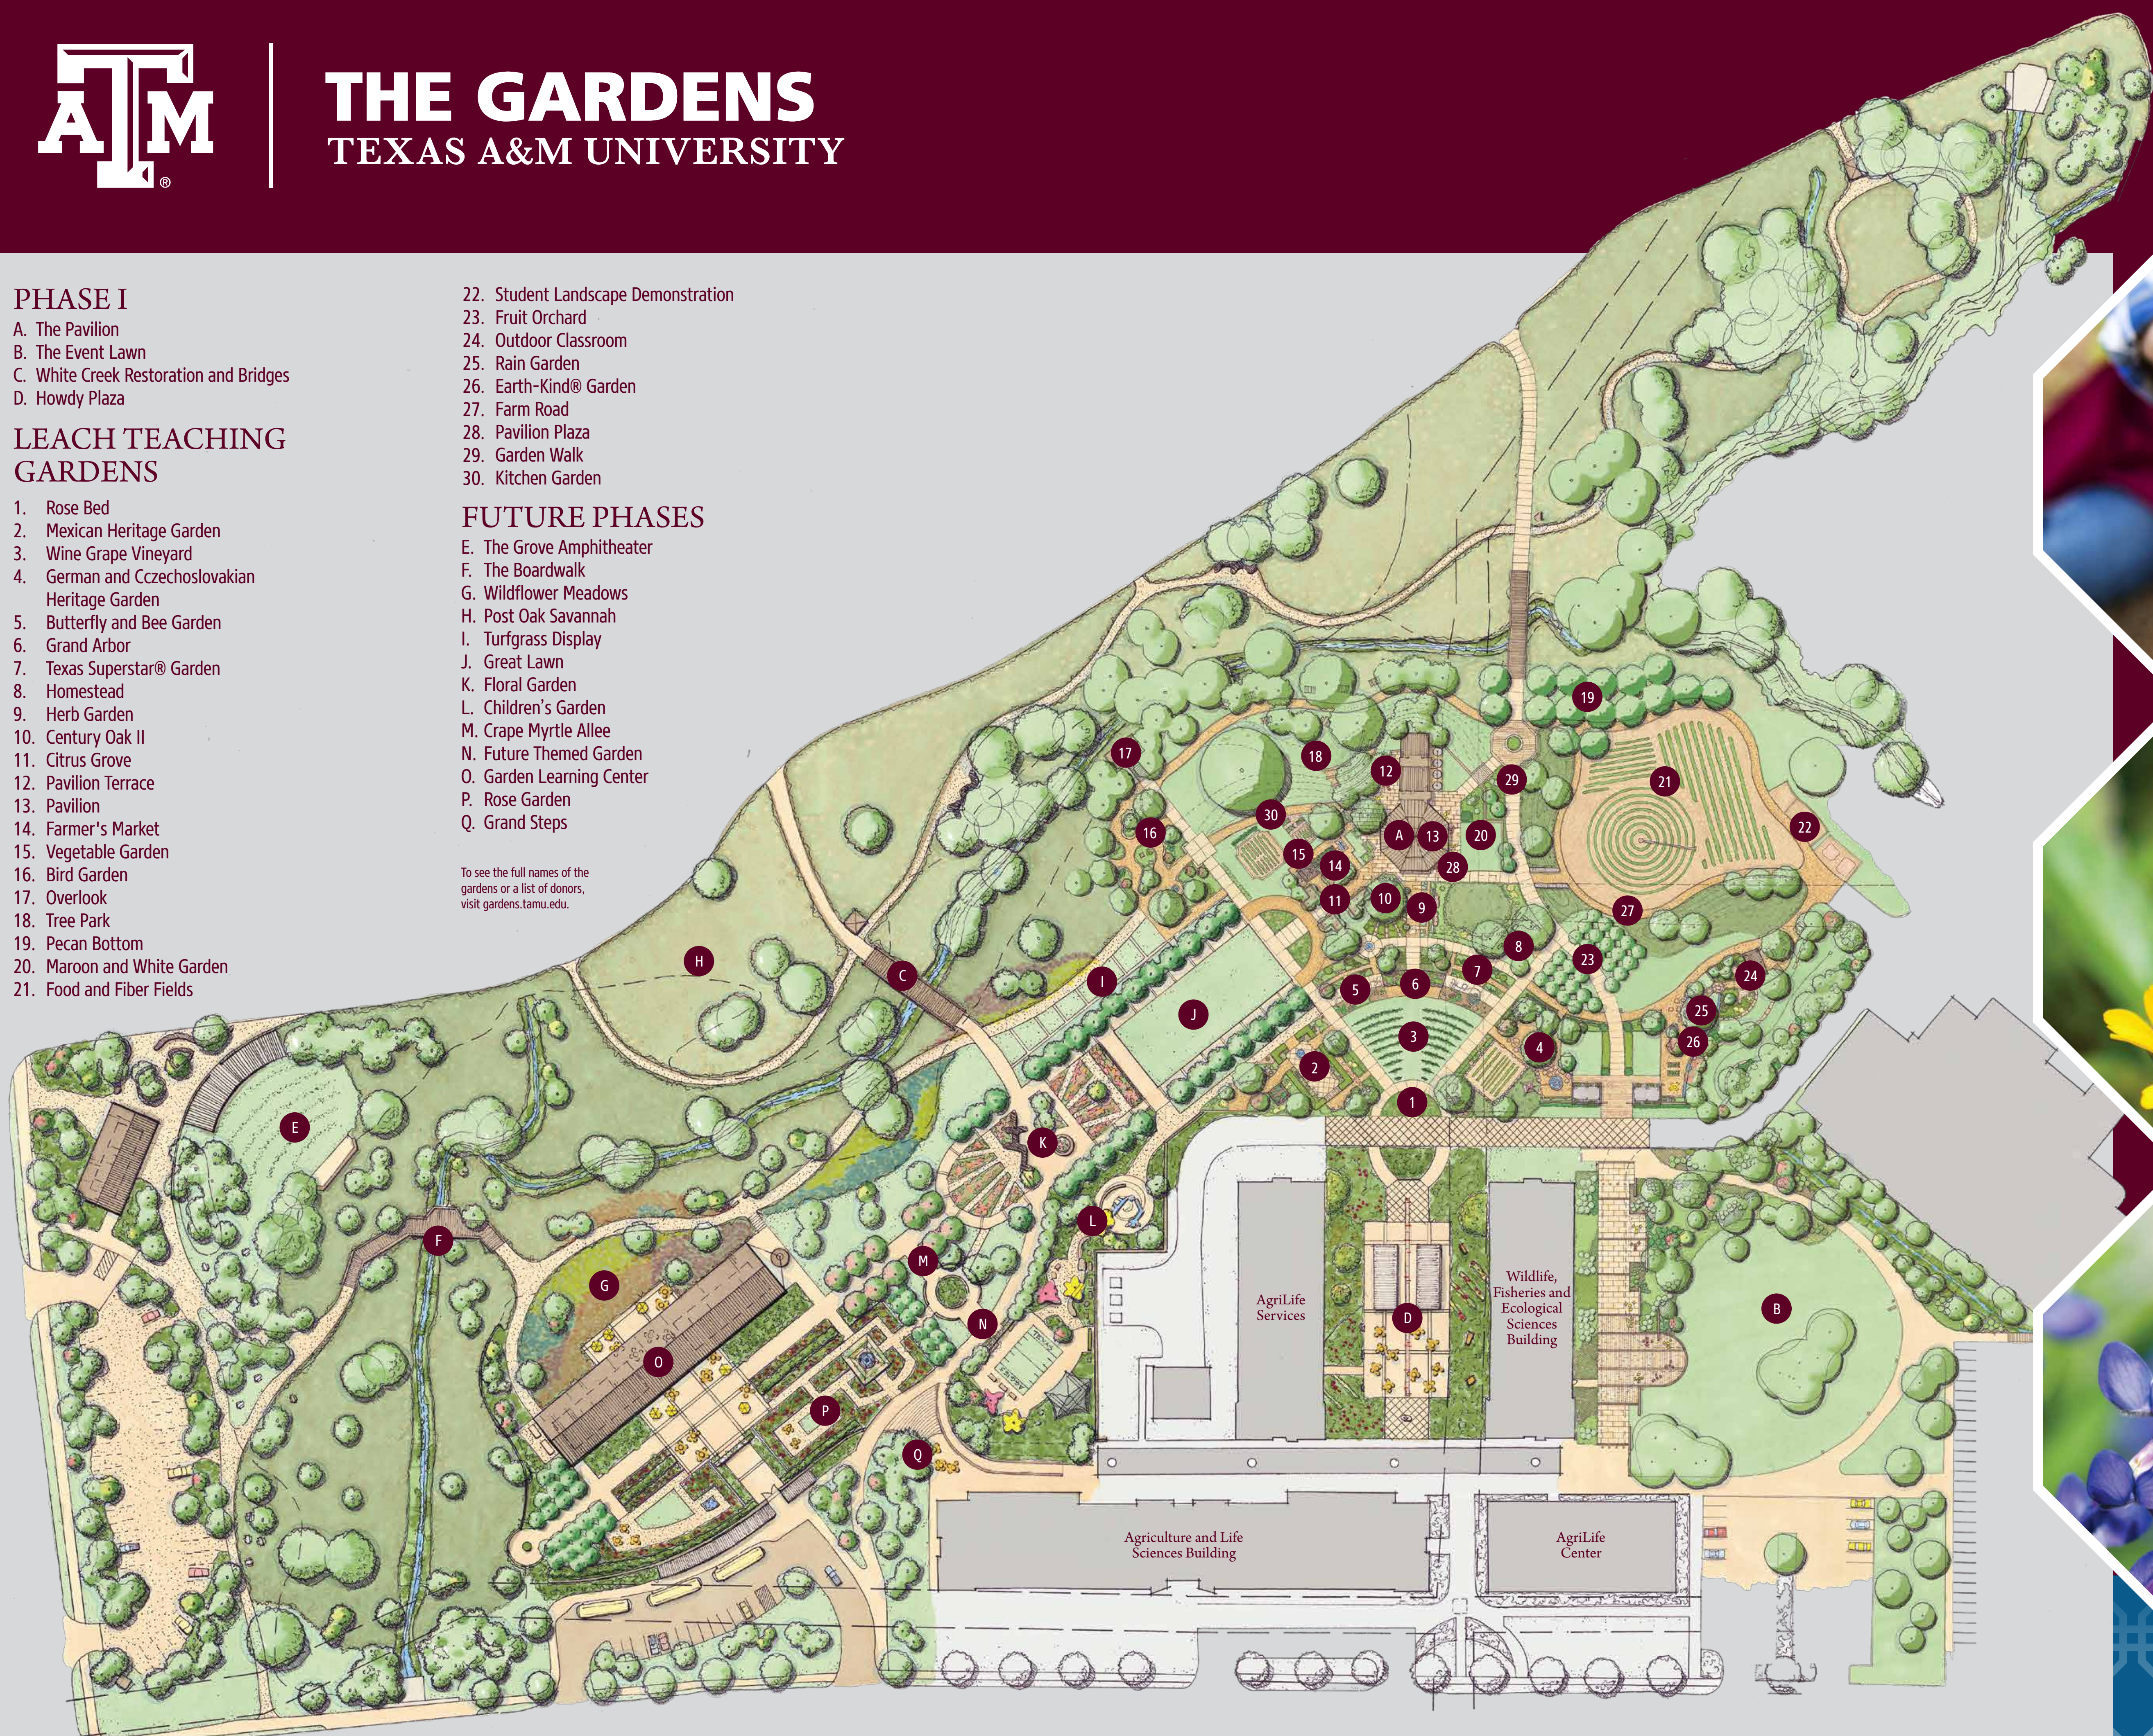

THE GARDENS

TEXAS A&M UNIVERSITY

PHASE I

- A. The Pavilion
- B. The Event Lawn
- C. White Creek Restoration and Bridges
- D. Howdy Plaza

LEACH TEACHING GARDENS

1. Rose Bed
2. Mexican Heritage Garden
3. Wine Grape Vineyard
4. German and Czechoslovakian Heritage Garden
5. Butterfly and Bee Garden
6. Grand Arbor
7. Texas Superstar® Garden
8. Homestead
9. Herb Garden
10. Century Oak II
11. Citrus Grove
12. Pavilion Terrace
13. Pavilion
14. Farmer's Market
15. Vegetable Garden
16. Bird Garden
17. Overlook
18. Tree Park
19. Pecan Bottom
20. Maroon and White Garden
21. Food and Fiber Fields

22. Student Landscape Demonstration
23. Fruit Orchard
24. Outdoor Classroom
25. Rain Garden
26. Earth-Kind® Garden
27. Farm Road
28. Pavilion Plaza
29. Garden Walk
30. Kitchen Garden

FUTURE PHASES

- E. The Grove Amphitheater
- F. The Boardwalk
- G. Wildflower Meadows
- H. Post Oak Savannah
- I. Turfgrass Display
- J. Great Lawn
- K. Floral Garden
- L. Children's Garden
- M. Crape Myrtle Allee
- N. Future Themed Garden
- O. Garden Learning Center
- P. Rose Garden
- Q. Grand Steps