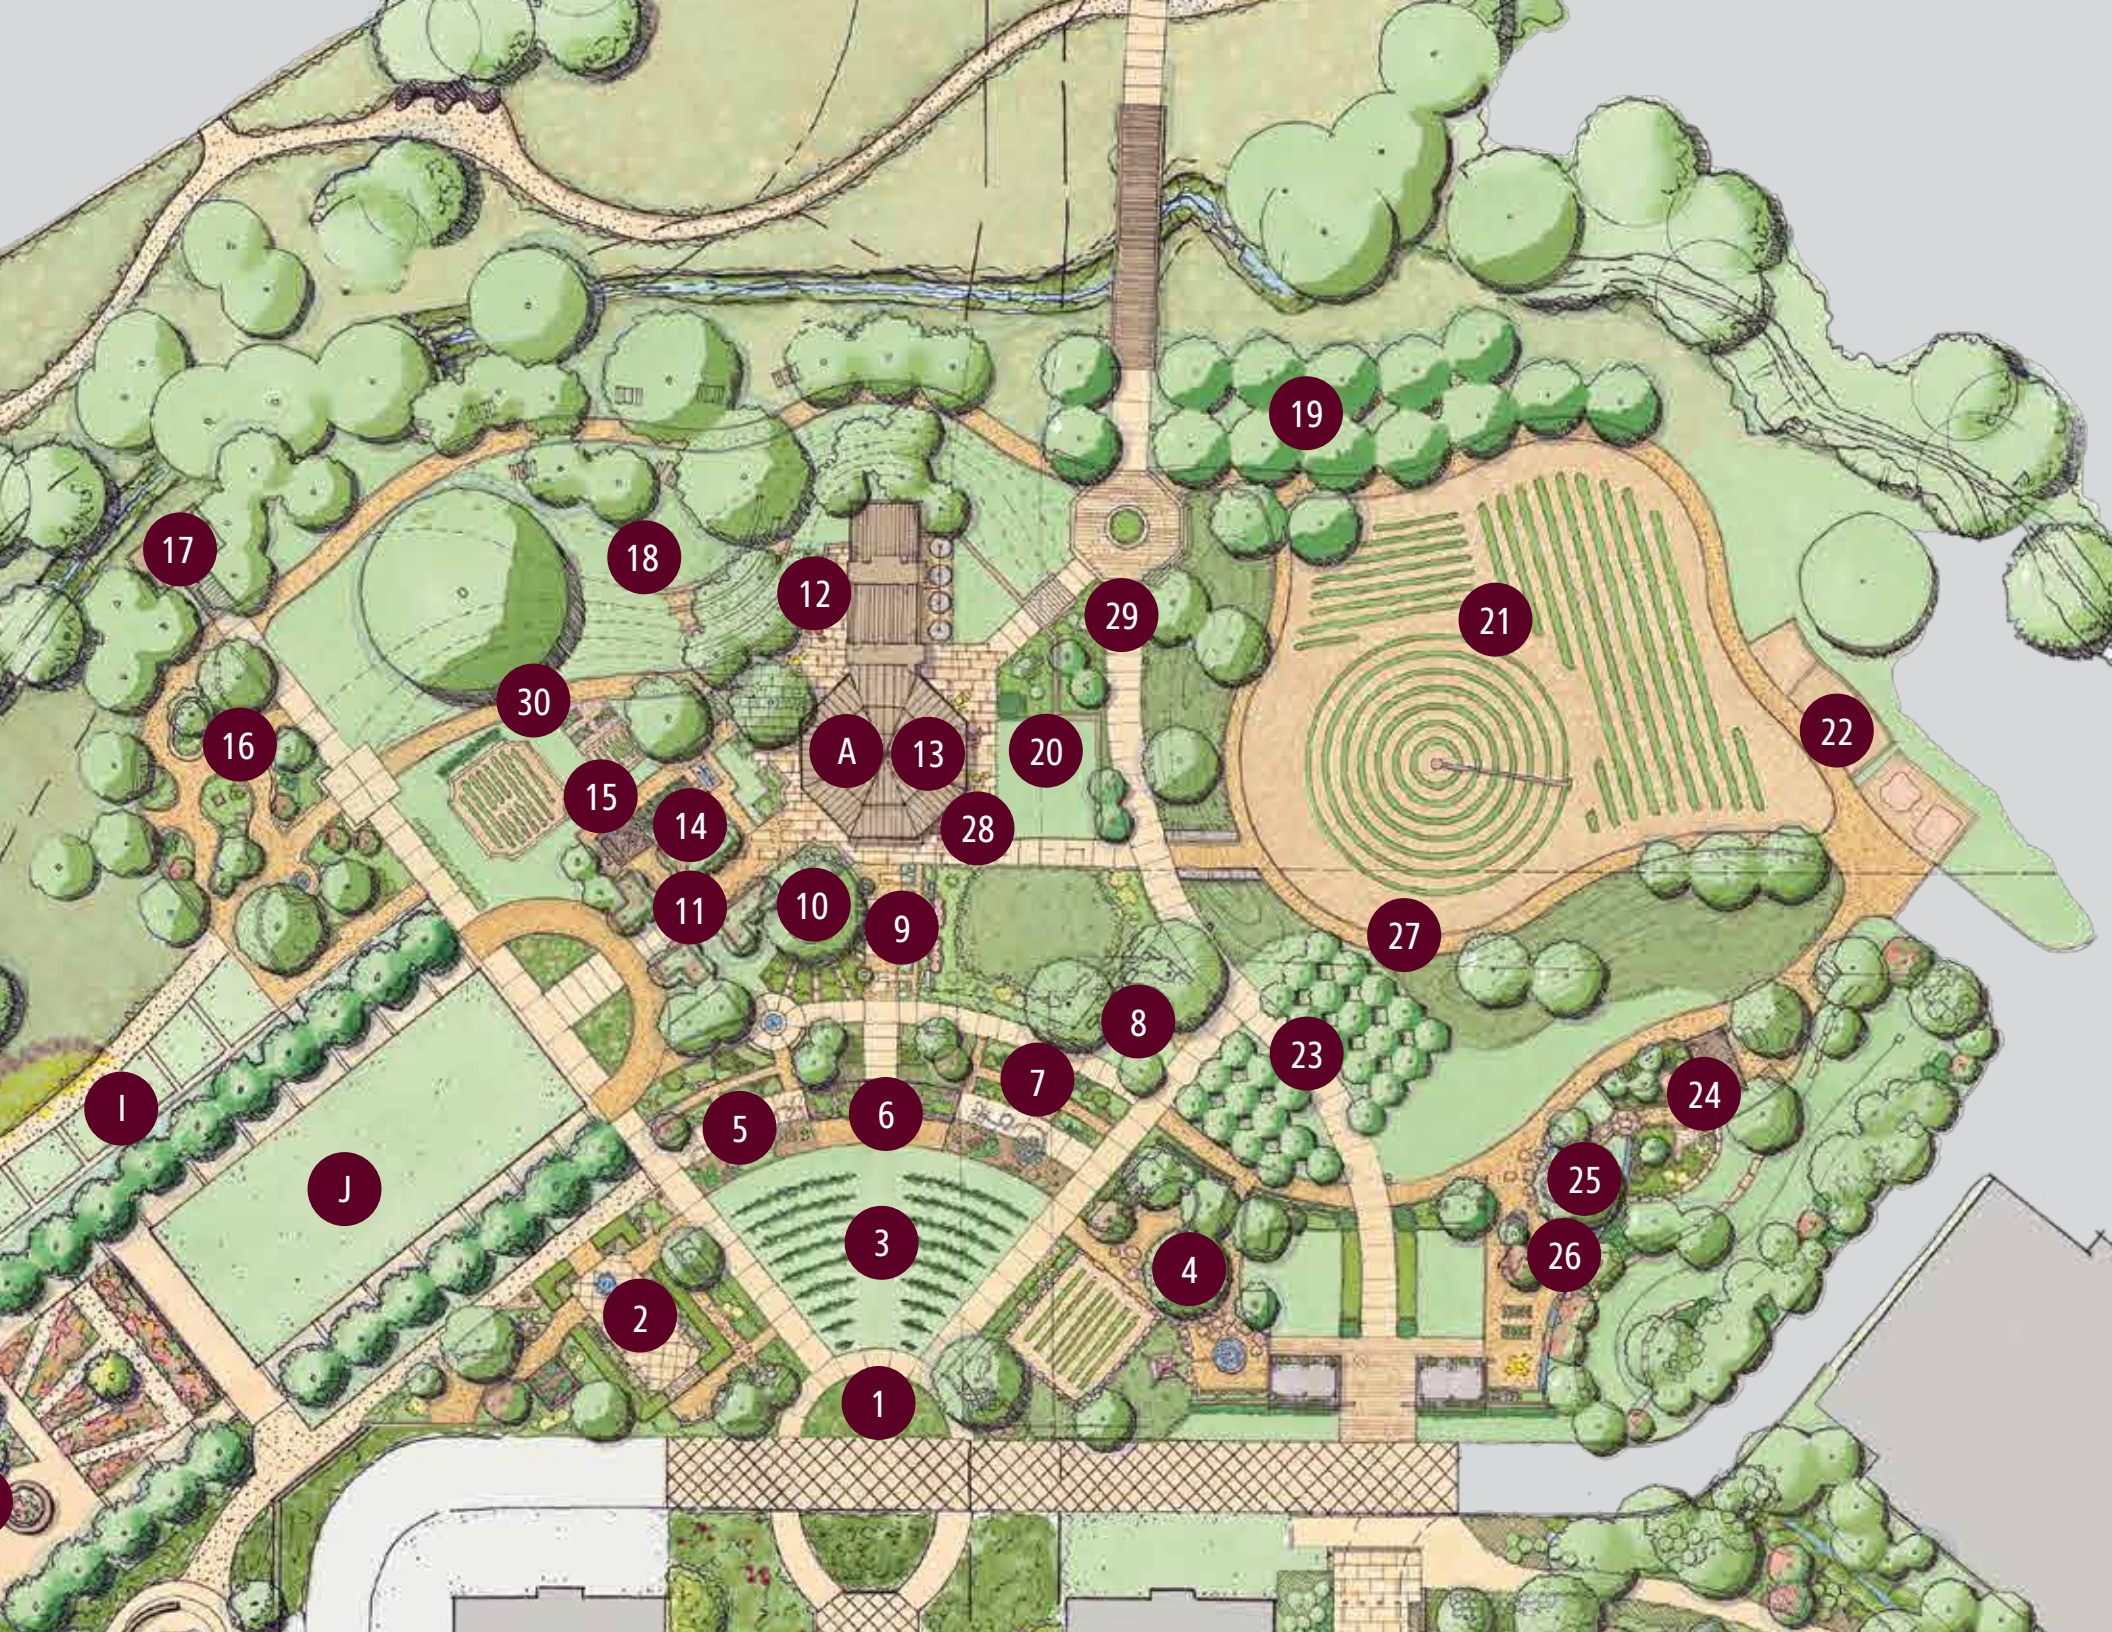

19

17

18

12

29

21

22

16

30

A

13

20

15

14

28

11

10

9

27

I

8

23

24

J

5

6

7

25

2

3

4

26

1