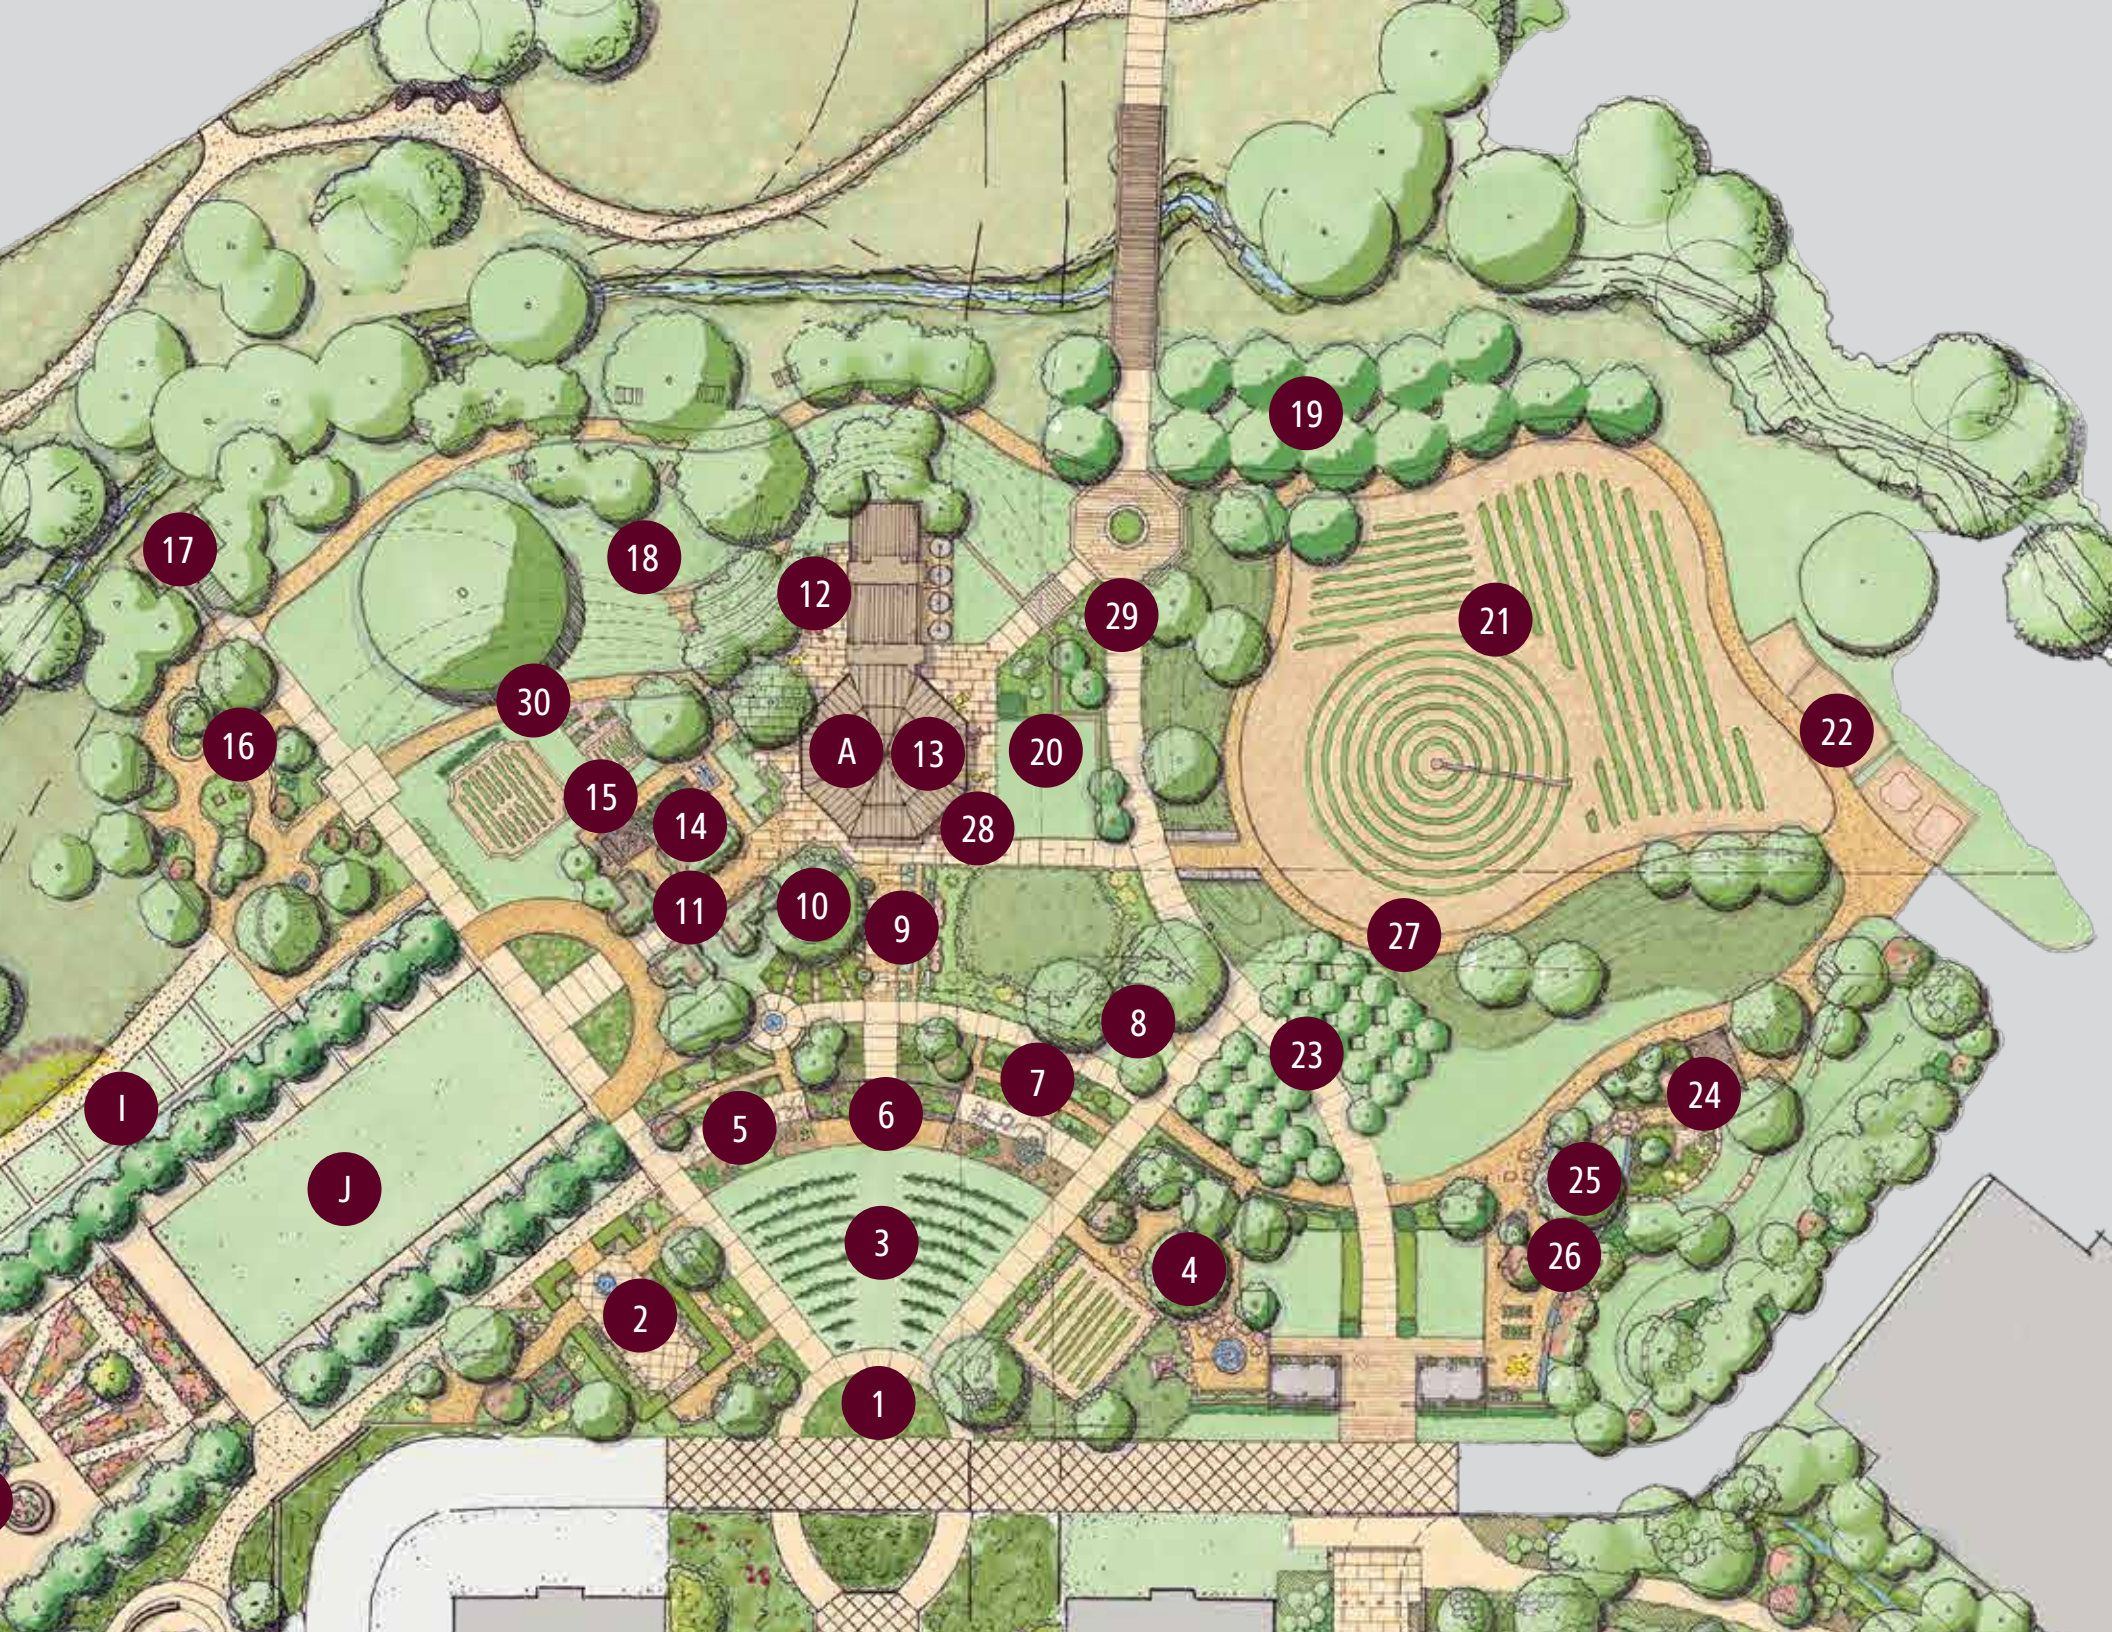

19

17

18

12

29

21

16

30

A

13

20

22

15

14

28

11

10

9

27

I

8

23

J

5

6

7

24

2

3

4

25

26

1